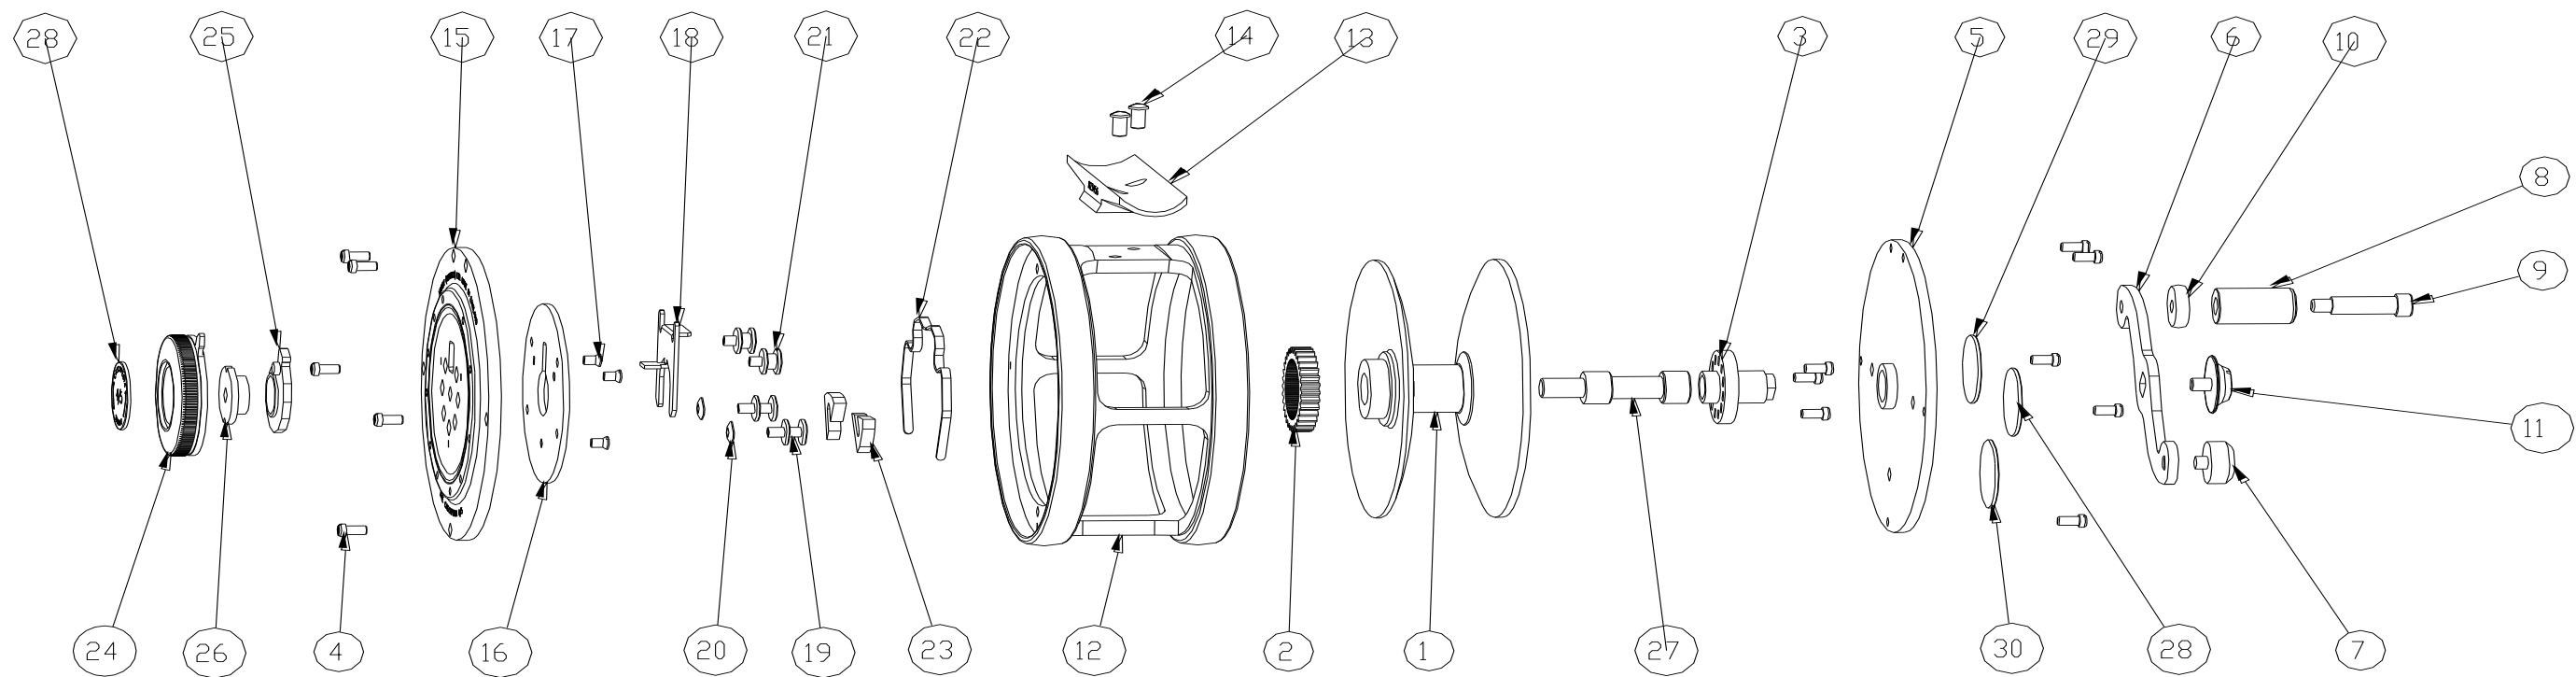

PARTS LIST FOR HARDY CASCAPEDIA TROUT 4/5 / SEA TROUT 6/7

No.	Description	Q'ty	SAP	
			TROUT 4/5	SEA TROUT 6/7
1	DRUM	1	1418870	1418871
2	CHECKWHEEL	1		1333904
3	DRIVING PLATE	1		1419281
4	SCREW	13		1333848
5	HANDLEBAR SIDE PLATE	1	1418878	1418879
6	HANDLEBAR	1	1329115	1329119
7	COUNTER BALANCE	1		1334518
8	HANDLE KNOB	1		1403787
9	HANDLE WIRE	1		1332790
10	HANDLE CUP	1		1333885
11	HANDLE BAR SCREW	1		1334500
12	FRAME	1	1418882	1418883
13	REELBACK	1		1333542
14	REELBACK SCREW	2		1333855
15	REGULATOR SIDE PLATE	1	1418874	1418875
16	TROUT STUD CARRIER PLATE	1		1333764
17	STUD CARRIER PLATE SCREW	3		1334391
18	REGULATOR PLATE	1		1333765
19	TONGUE STUD	2		1333829
20	TONGUE STUD WASHER	2		1333851
21	STEPPED SPRING STUD	2		1418662
22	CHECK SPRING	2		1332723
23	TONGUE	2		1333869
24	TROUT REGULATOR BUTTON	1		1418886
25	REGULATOR BUTTON INSERT	1		1333868
26	TROUT SPINDLE LOCKNUT	1		1332680
27	TROUT SPINDLE	1		1418664
28	CASCAPEDIA NAME BADGE	2	1418667	1418668
29	REELMAKER BADGE	1		1418666
30	CASTLE & FLY BADGE	1		1418665

Reel Part Numbers: CASCAPEDIA TROUT 4/5:1420674
 CASCAPEDIA SEA TROUT 6/7: 1420675

27 00

Drawing Version: 34-13457-00

Drawn: 10-Aug-2017